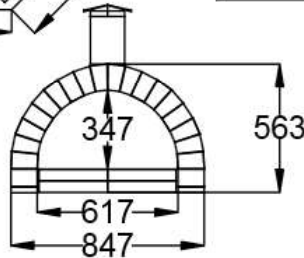

Calabrese Entertainer Corner

Calabrese Entertainer

Internal measurements:
950w x 1150d x 500h

External measurements:
1400w x 1400d x 600h

Ideal base size:
1400w x 1400d x 1000h

Weight (finished):
DIY kit: 500kgs
Finished on slab: 600kgs

Calabrese Entertainer flue opening

Calabrese Grande Corner

Calabrese Grande

Internal measurements:
1200w x 1300d x 520h

External measurements:
1700w x 1800d x 725h

Ideal base size:
1200w x 1200d x 1000h

Weight (finished):
DIY kit: 600kgs
Finished on slab: 750kgs