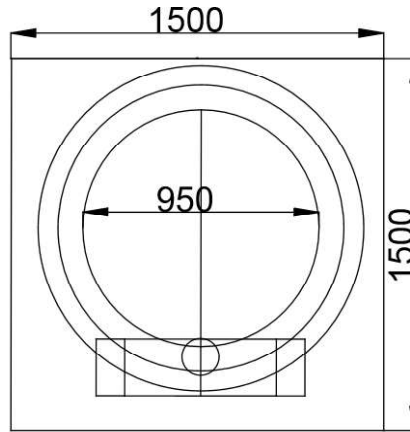

Calabrese Entertainer Corner

Calabrese Entertainer

Internal measurements:
950w x 1150d x 500h

External measurements:
1400w x 1400d x 600h

Ideal base size:
1400w x 1400d x 1000h

Weight (finished):
DIY kit: 500kgs
Finished on slab: 600kgs

Calabrese Entertainer flue opening

Calabrese Grande Corner

Calabrese Grande

Internal measurements:
1200w x 1300d x 520h

External measurements:
1700w x 1800d x 725h

Ideal base size:
1200w x 1200d x 1000h

Weight (finished):
DIY kit: 600kgs
Finished on slab: 750kgs