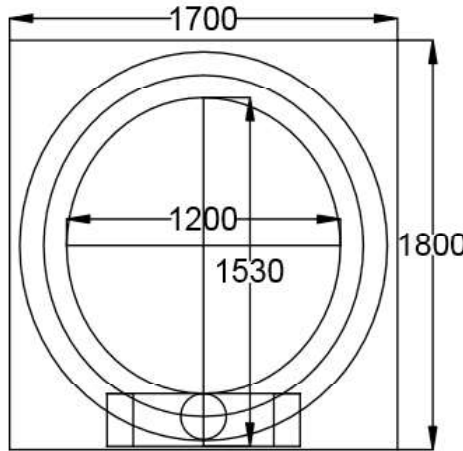

Calabrese Entertainer Corner

Calabrese Entertainer

Internal measurements:
950w x 1150d x 500h

External measurements:
1400w x 1400d x 600h

Ideal base size:
1400w x 1400d x 1000h

Weight (finished):
DIY kit: 500kgs
Finished on slab: 600kgs

Calabrese Entertainer flue opening

Calabrese Grande Corner

Calabrese Grande

Internal measurements:
1200w x 1300d x 520h

External measurements:
1700w x 1800d x 725h

Ideal base size:
1200w x 1200d x 1000h

Weight (finished):
DIY kit: 600kgs
Finished on slab: 750kgs