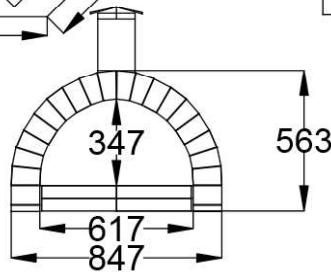

Calabrese Entertainer Corner

Calabrese Entertainer

Internal measurements:
950w x 1150d x 500h

External measurements:
1400w x 1400d x 600h

Ideal base size:
1400w x 1400d x 1000h

Weight (finished):
DIY kit: 500kgs
Finished on slab: 600kgs

Calabrese Entertainer flue opening

Calabrese Grande Corner

Calabrese Grande

Internal measurements:
1200w x 1300d x 520h

External measurements:
1700w x 1800d x 725h

Ideal base size:
1200w x 1200d x 1000h

Weight (finished):
DIY kit: 600kgs
Finished on slab: 750kgs