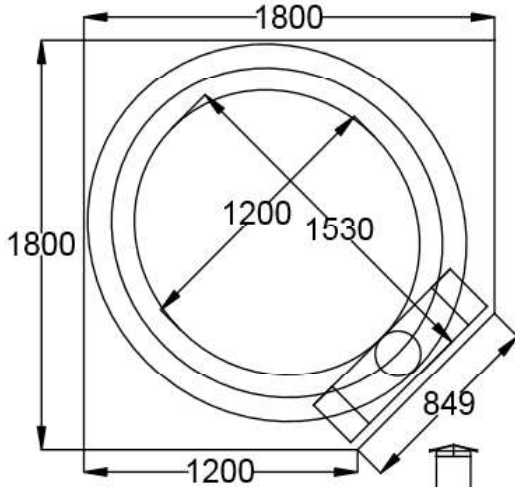

Calabrese Entertainer Corner

Calabrese Entertainer

Internal measurements:
950w x 1150d x 500h

External measurements:
1400w x 1400d x 600h

Ideal base size:
1400w x 1400d x 1000h

Weight (finished):
DIY kit: 500kgs
Finished on slab: 600kgs

Calabrese Entertainer flue opening

Calabrese Grande Corner

Calabrese Grande

Internal measurements:
1200w x 1300d x 520h

External measurements:
1700w x 1800d x 725h

Ideal base size:
1200w x 1200d x 1000h

Weight (finished):
DIY kit: 600kgs
Finished on slab: 750kgs