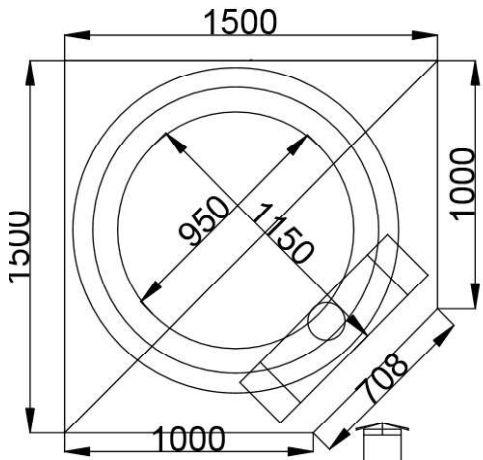

Calabrese Entertainer Corner

Calabrese Entertainer

Internal measurements:
950w x 1150d x 500h

External measurements:
1400w x 1400d x 600h

Ideal base size:
1400w x 1400d x 1000h

Weight (finished):
DIY kit: 500kgs
Finished on slab: 600kgs

Calabrese Entertainer flue opening

Calabrese Grande Corner

Calabrese Grande

Internal measurements:
1200w x 1300d x 520h

External measurements:
1700w x 1800d x 725h

Ideal base size:
1200w x 1200d x 1000h

Weight (finished):
DIY kit: 600kgs
Finished on slab: 750kgs